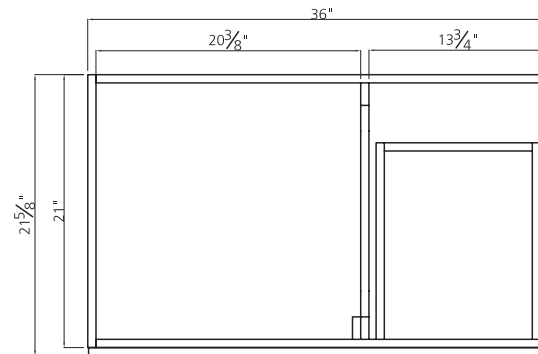

Replacement parts:

1. DOOR - R26147
2. DRAWER FRONT - R26150
3. DUMMY DRAWER FRONT - R26148
4. TOE KICK - R26149
5. HINGE (OVERLAY) - R31395
6. HINGE FIXING PLATE - R31447
7. DRAWER SLIDES - R31314
8. FEMALE ASSEMBLY BRACKET (KICK) - R37615
9. MALE ASSEMBLY BRACKET (KICK) - R37614